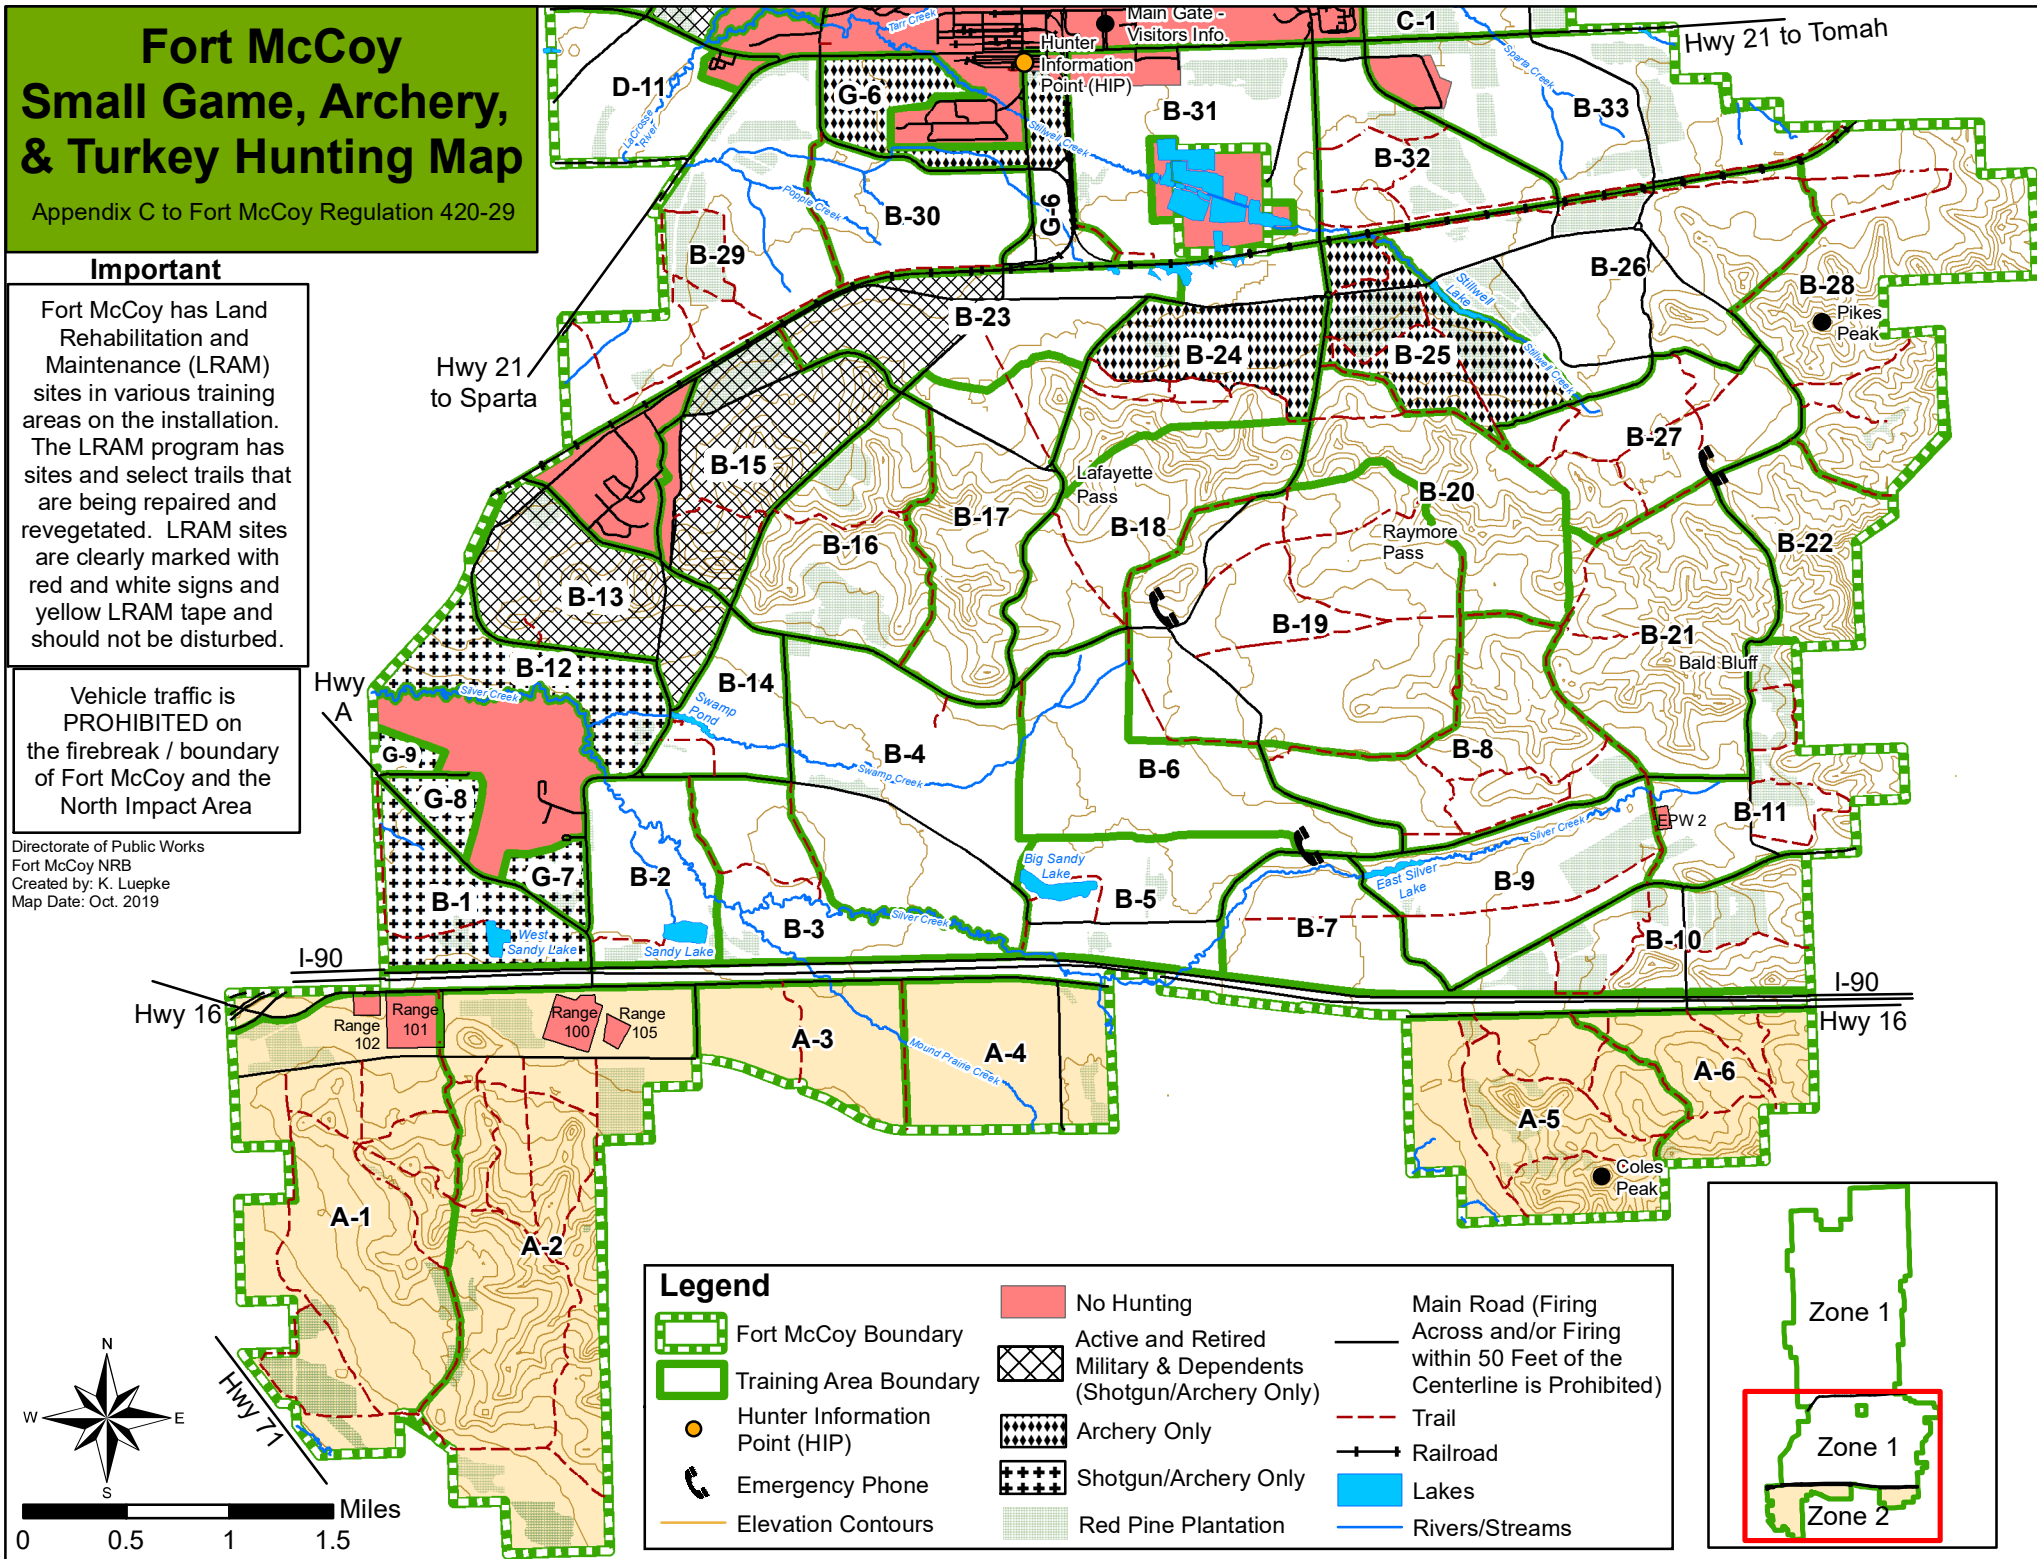

Fort McCoy Small Game, Archery, & Turkey Hunting Map

Appendix C to Fort McCoy Regulation 420-29

Important

Fort McCoy has Land Rehabilitation and Maintenance (LRAM) sites in various training areas on the installation. The LRAM program has sites and select trails that are being repaired and revegetated. LRAM sites are clearly marked with red and white signs and yellow LRAM tape and should not be disturbed.

Vehicle traffic is PROHIBITED on the firebreak / boundary of Fort McCoy and the North Impact Area

Directorate of Public Works
Fort McCoy NRB
Created by: K. Luepke
Map Date: Oct. 2019