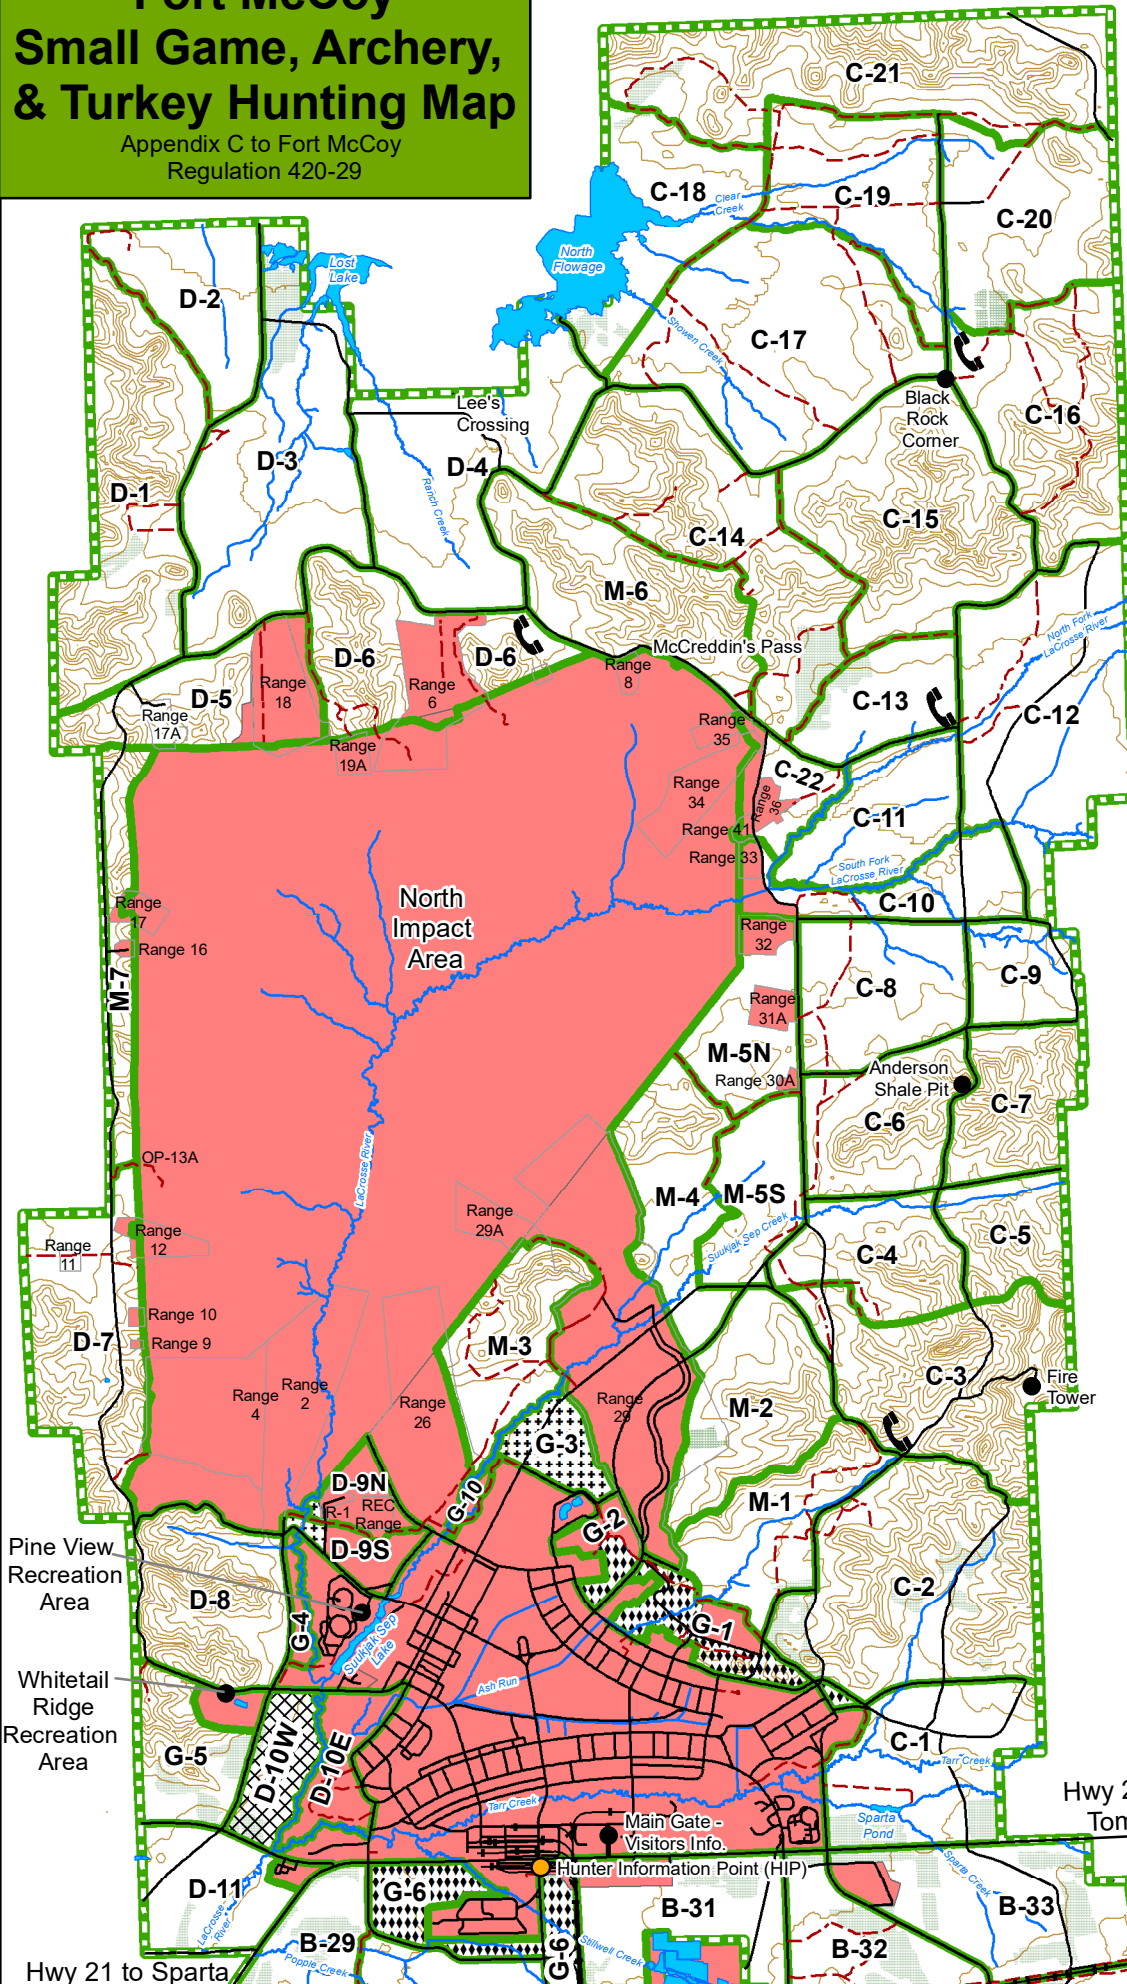

Fort McCoy Small Game, Archery, & Turkey Hunting Map

Appendix C to Fort McCoy
Regulation 420-29

Important

Fort McCoy has Land Rehabilitation and Maintenance (LRAM) sites in various training areas on the installation. The LRAM program has sites and select trails that are being repaired and revegetated. LRAM sites are clearly marked with red and white signs and yellow LRAM tape and should not be disturbed.

Vehicle traffic is **PROHIBITED** on the firebreak / boundary of Fort McCoy and the North Impact Area

0 0.5 1 1.5 Miles

Legend

- Fort McCoy Boundary
- Training Area Boundary
- No Hunting
- Active and Retired Military & Dependents (Shotgun/Archery Only)
- Archery Only
- Shotgun/Archery Only
- Main Road (Firing Across and/or Firing within 50 Feet of the Centerline is Prohibited)
- Trail
- Railroad
- Hunter Information Point (HIP)
- Emergency Phone
- Lakes
- Rivers/Streams
- Red Pine Plantation
- Elevation Contours

Pine View Recreation Area
Whitetail Ridge Recreation Area

Hwy 21 to Tomah

Hwy 21 to Sparta

Fort McCoy Small Game, Archery, & Turkey Hunting Map

Appendix C to Fort McCoy Regulation 420-29

Important

Fort McCoy has Land Rehabilitation and Maintenance (LRAM) sites in various training areas on the installation. The LRAM program has sites and select trails that are being repaired and revegetated. LRAM sites are clearly marked with red and white signs and yellow LRAM tape and should not be disturbed.