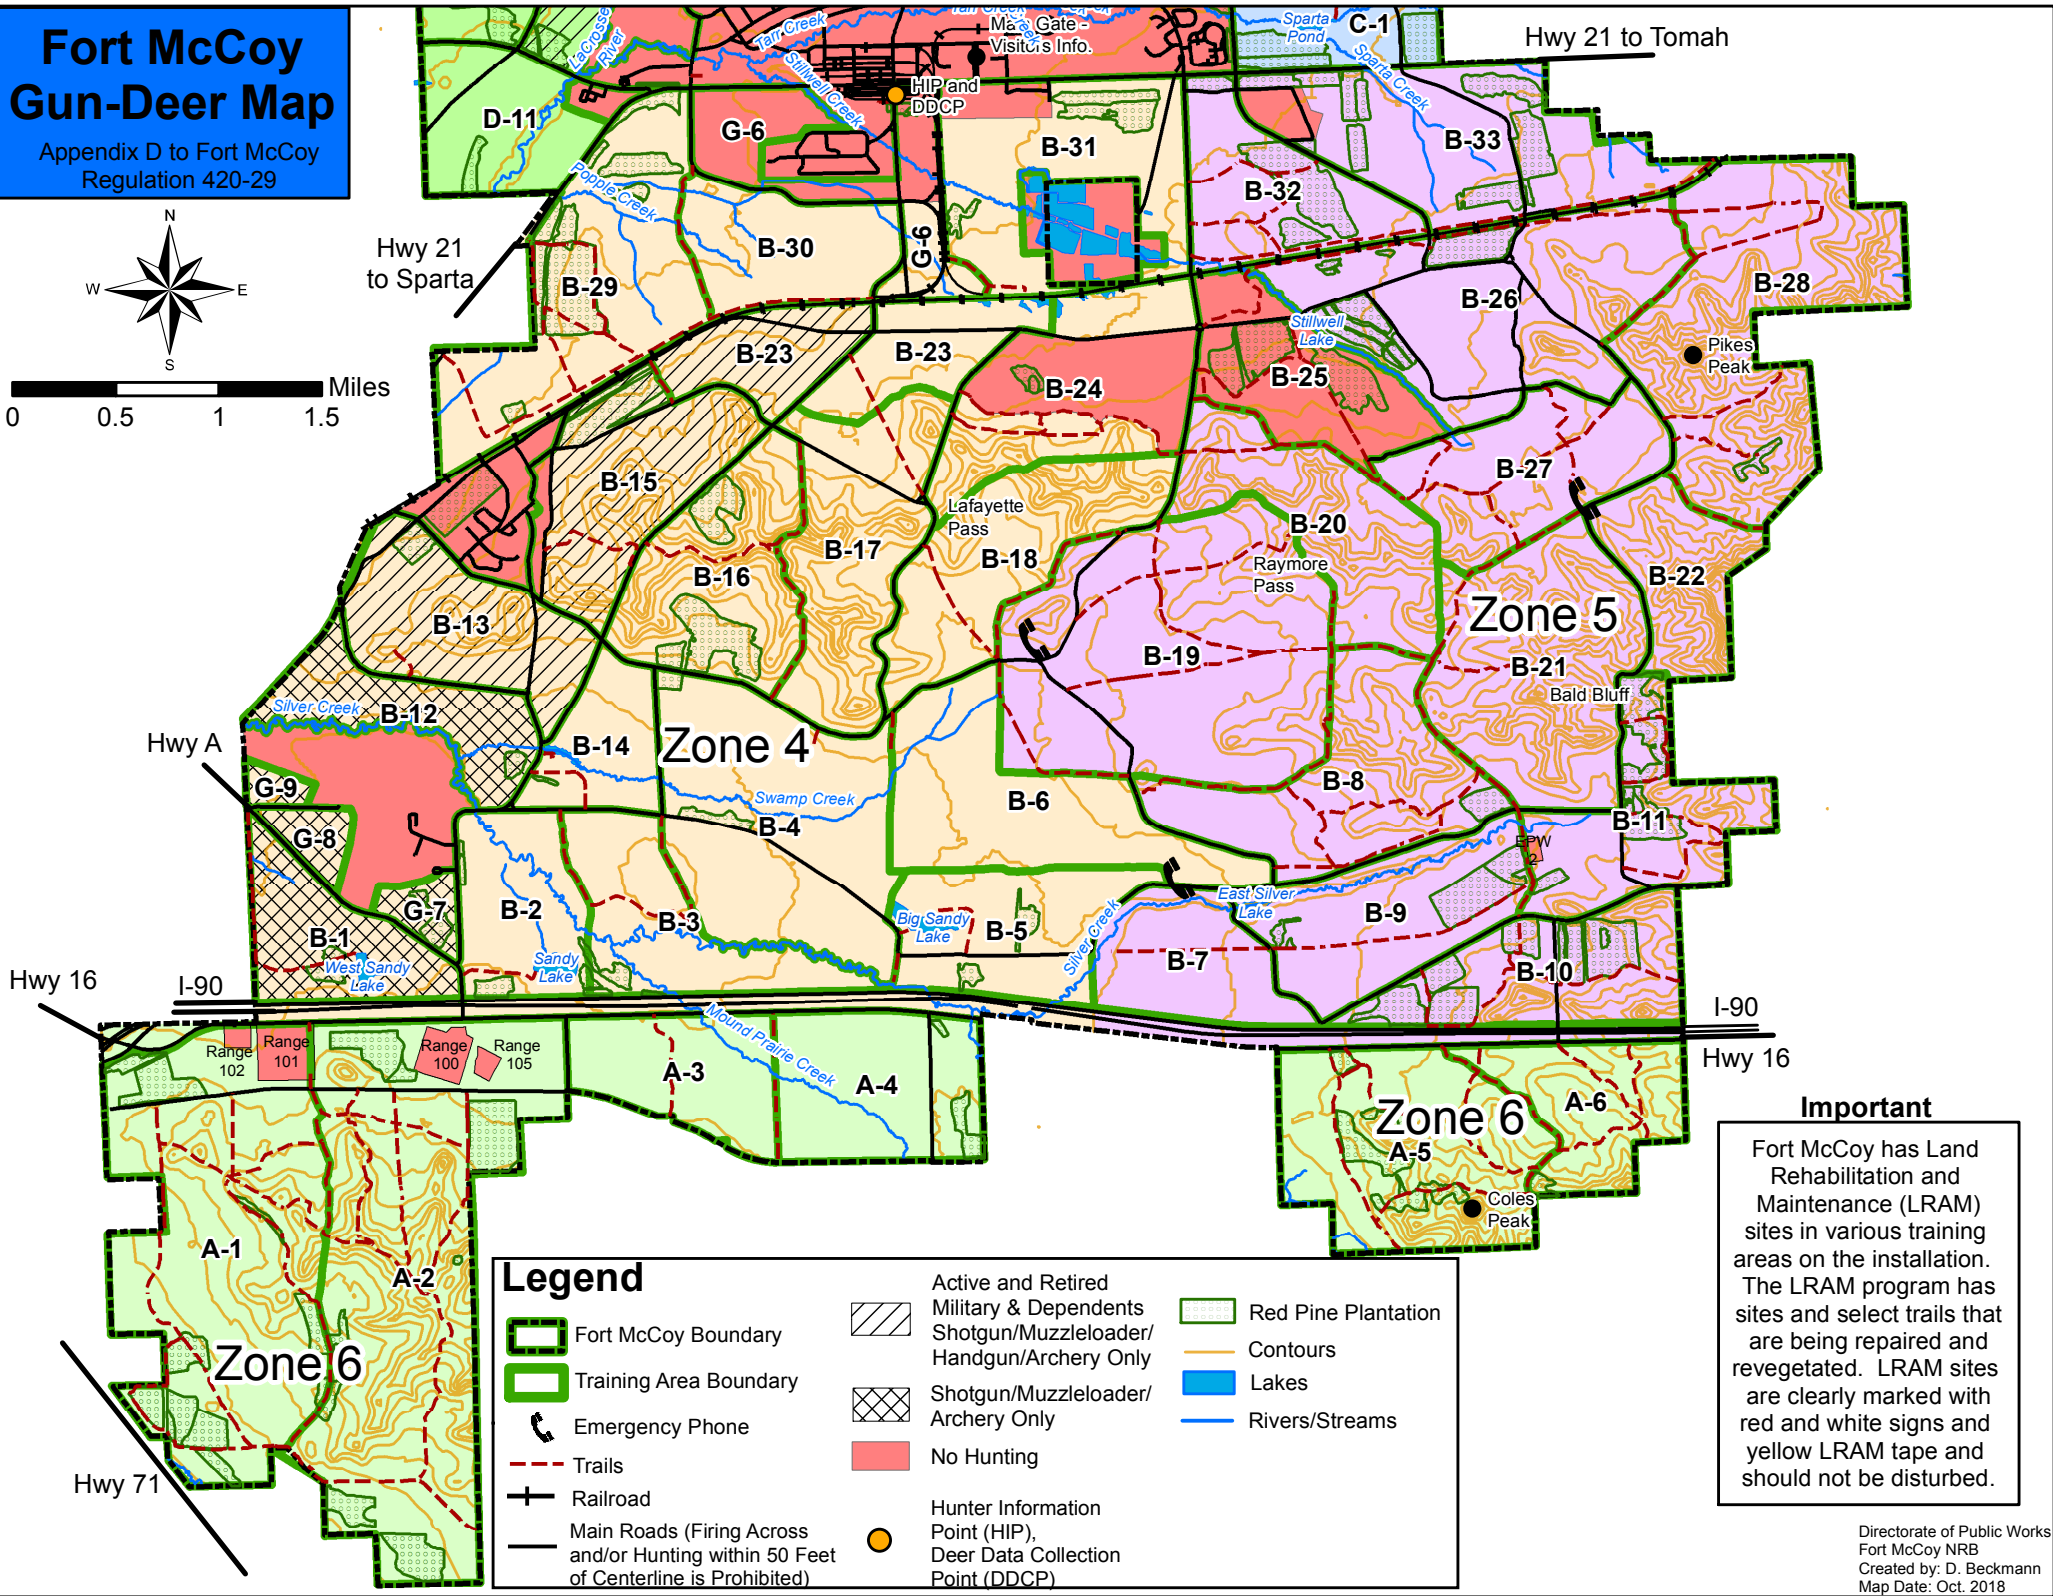

Fort McCoy Gun-Deer Map

Appendix D to Fort McCoy Regulation 420-29

Important

Fort McCoy has Land Rehabilitation and Maintenance (LRAM) sites in various training areas on the installation. The LRAM program has sites and select trails that are being repaired and revegetated. LRAM sites are clearly marked with red and white signs and yellow LRAM tape and should not be disturbed.

Legend

- Fort McCoy Boundary
- Training Area Boundary
- Emergency Phone
- Trails
- Railroad
- Main Roads (Firing Across and/or Hunting within 50 Feet of Centerline is Prohibited)
- Active and Retired Military & Dependents Shotgun/Muzzleloader/Handgun/Archery Only
- Shotgun/Muzzleloader/Archery Only
- No Hunting
- Hunter Information Point (HIP), Deer Data Collection Point (DDCP)
- Red Pine Plantation
- Contours
- Lakes
- Rivers/Streams

Pineview Recreation Area
Whitetail Ridge Recreation Area

Hwy 21 to Sparta

Hwy 21 to Tomah

Fort McCoy Gun-Deer Map

Appendix D to Fort McCoy Regulation 420-29

Legend

- Fort McCoy Boundary
- Training Area Boundary
- Emergency Phone
- Trails
- Railroad
- Main Roads (Firing Across and/or Hunting within 50 Feet of Centerline is Prohibited)
- Active and Retired Military & Dependents Shotgun/Muzzleloader/Handgun/Archery Only
- Shotgun/Muzzleloader/Archery Only
- No Hunting
- Hunter Information Point (HIP), Deer Data Collection Point (DDCP)
- Red Pine Plantation
- Contours
- Lakes
- Rivers/Streams

Important

Fort McCoy has Land Rehabilitation and Maintenance (LRAM) sites in various training areas on the installation. The LRAM program has sites and select trails that are being repaired and revegetated. LRAM sites are clearly marked with red and white signs and yellow LRAM tape and should not be disturbed.