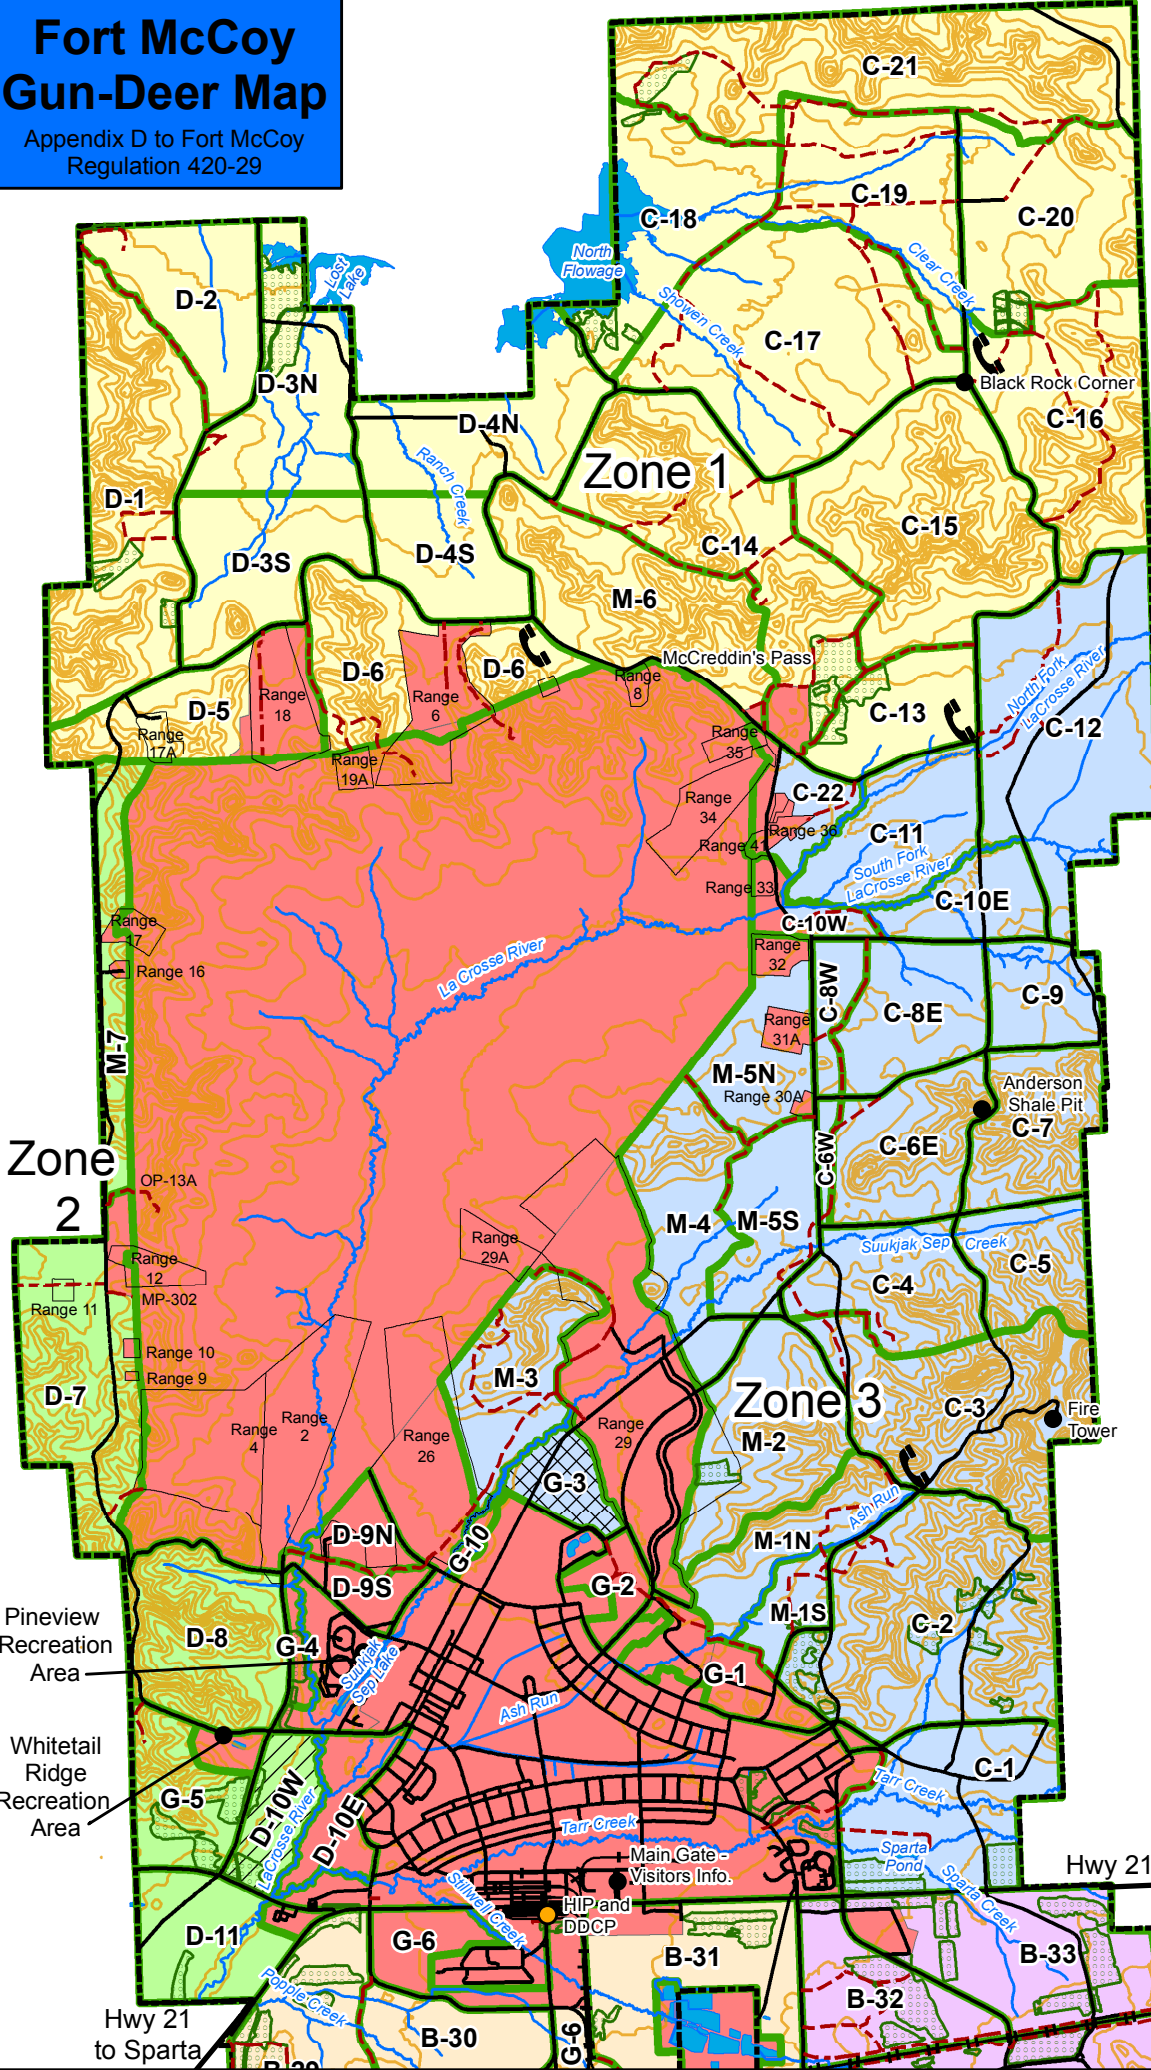

Fort McCoy Gun-Deer Map

Appendix D to Fort McCoy Regulation 420-29

Important

Fort McCoy has Land Rehabilitation and Maintenance (LRAM) sites in various training areas on the installation. The LRAM program has sites and select trails that are being repaired and revegetated. LRAM sites are clearly marked with red and white signs and yellow LRAM tape and should not be disturbed.

Legend

- Fort McCoy Boundary
- Training Area Boundary
- Emergency Phone
- Trails
- Railroad
- Main Roads (Firing Across and/or Hunting within 50 Feet of Centerline is Prohibited)
- Active and Retired Military & Dependents Shotgun/Muzzleloader/Handgun/Archery Only
- Shotgun/Muzzleloader/Archery Only
- No Hunting
- Hunter Information Point (HIP), Deer Data Collection Point (DDCP)
- Red Pine Plantation
- Contours
- Lakes
- Rivers/Streams

Pineview Recreation Area
Whitetail Ridge Recreation Area

Hwy 21 to Sparta

Hwy 21 to Tomah

Fort McCoy Gun-Deer Map

Appendix D to Fort McCoy Regulation 420-29

Legend

- Fort McCoy Boundary
- Training Area Boundary
- Emergency Phone
- Trails
- Railroad
- Main Roads (Firing Across and/or Hunting within 50 Feet of Centerline is Prohibited)
- Active and Retired Military & Dependents Shotgun/Muzzleloader/Handgun/Archery Only
- Shotgun/Muzzleloader/Archery Only
- No Hunting
- Hunter Information Point (HIP), Deer Data Collection Point (DDCP)
- Red Pine Plantation
- Contours
- Lakes
- Rivers/Streams

Important

Fort McCoy has Land Rehabilitation and Maintenance (LRAM) sites in various training areas on the installation. The LRAM program has sites and select trails that are being repaired and revegetated. LRAM sites are clearly marked with red and white signs and yellow LRAM tape and should not be disturbed.