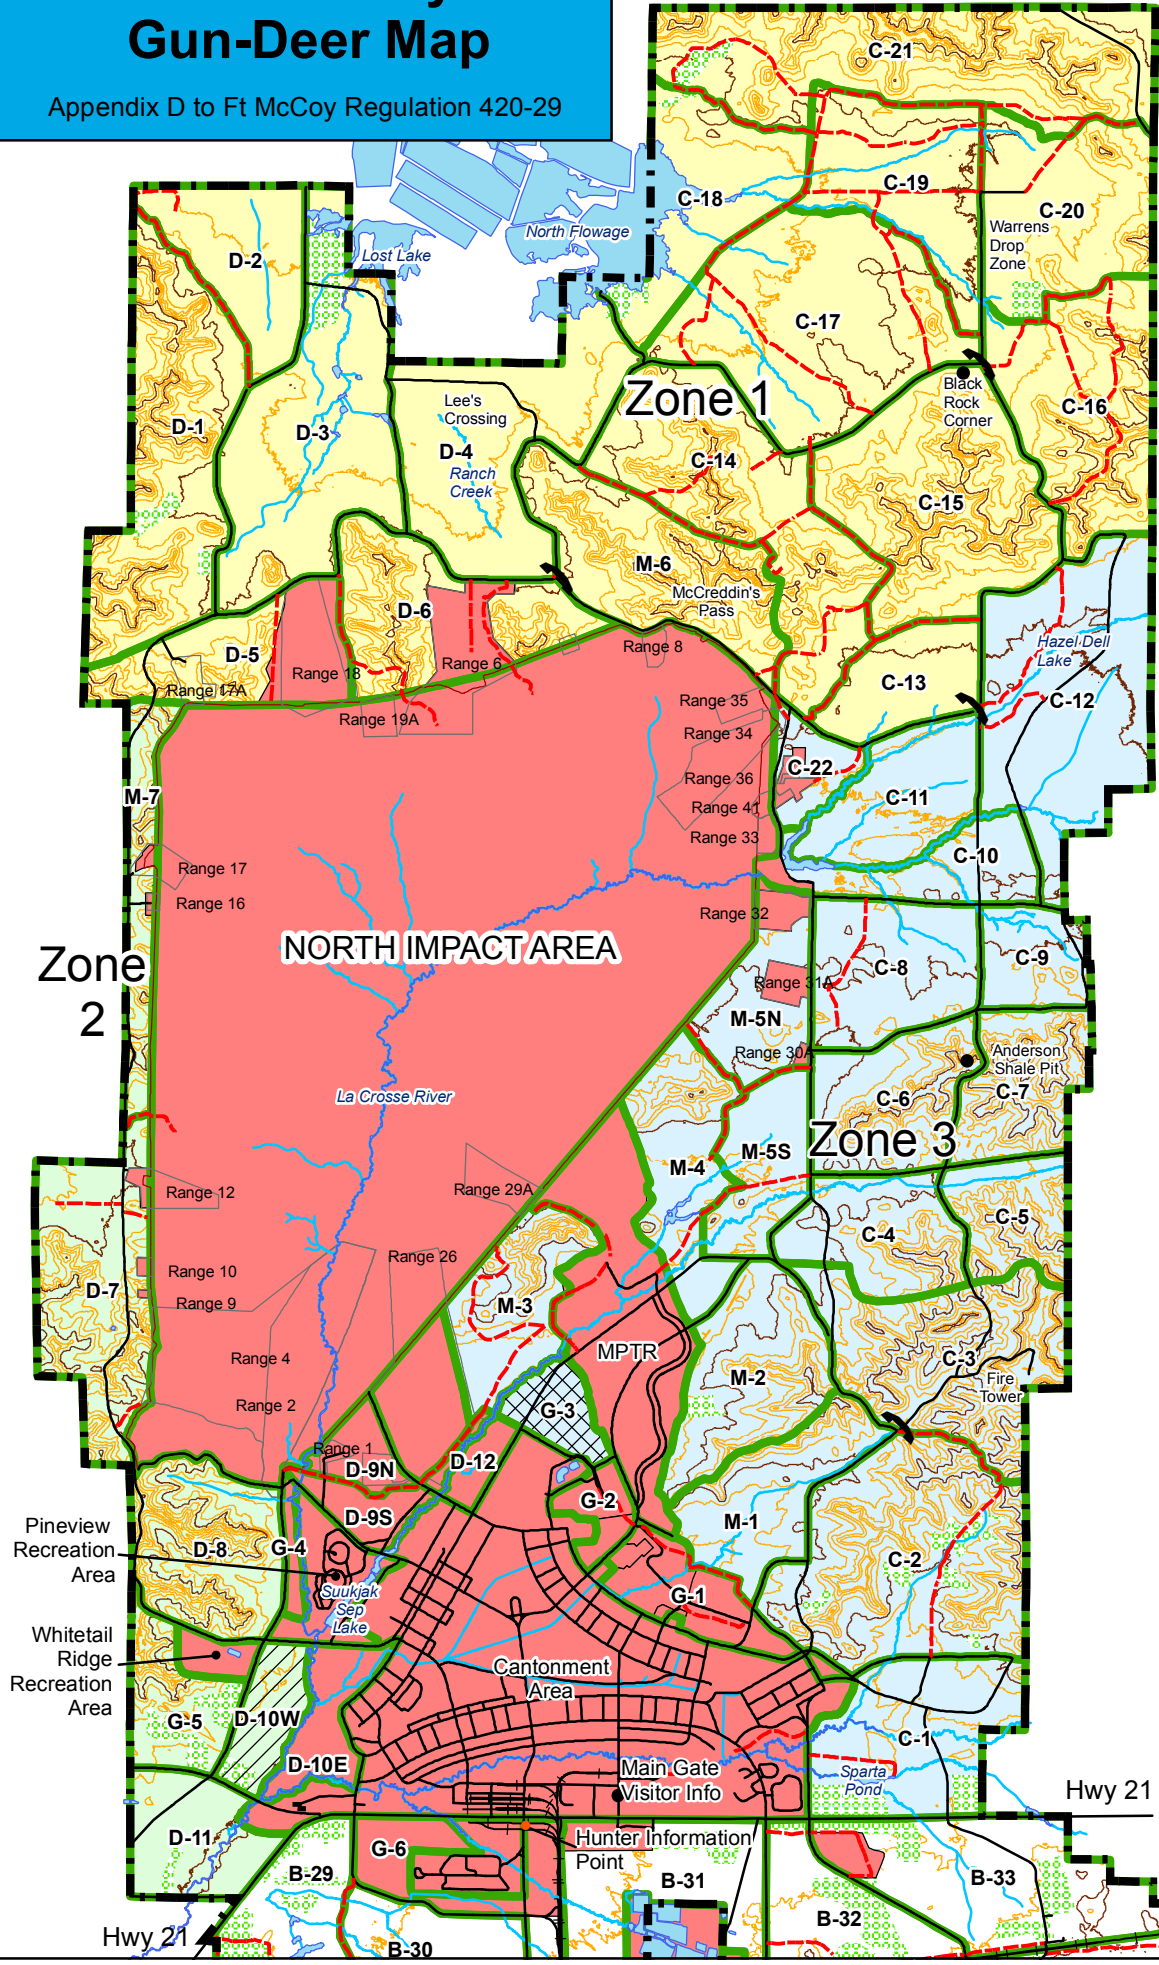

# Fort McCoy Gun-Deer Map

Appendix D to Ft McCoy Regulation 420-29

**IMPORTANT**  
 Fort McCoy has Land Rehabilitation and Maintenance (LRAM) sites in various training areas on the installation. The LRAM program, has sites and select trails that are being repaired and revegetated. LRAM sites are clearly marked with red and white signs and yellow LRAM tape and should not be disturbed.

**Legend**

- Emergency Phone
- Fort McCoy Boundary
- Trails
- Main Roads (Firing Across and/or Hunting Within 50 Feet of Either Side of Road is Prohibited).
- Railroad
- Hunting Boundary
- No Hunting
- Shotgun/Muzzle Loader Only
- Active and Retired Military and Dependents (Shotgun/ M-L / Handgun Only)
- Plantation
- Contours (10m)
- Intermediate Contour