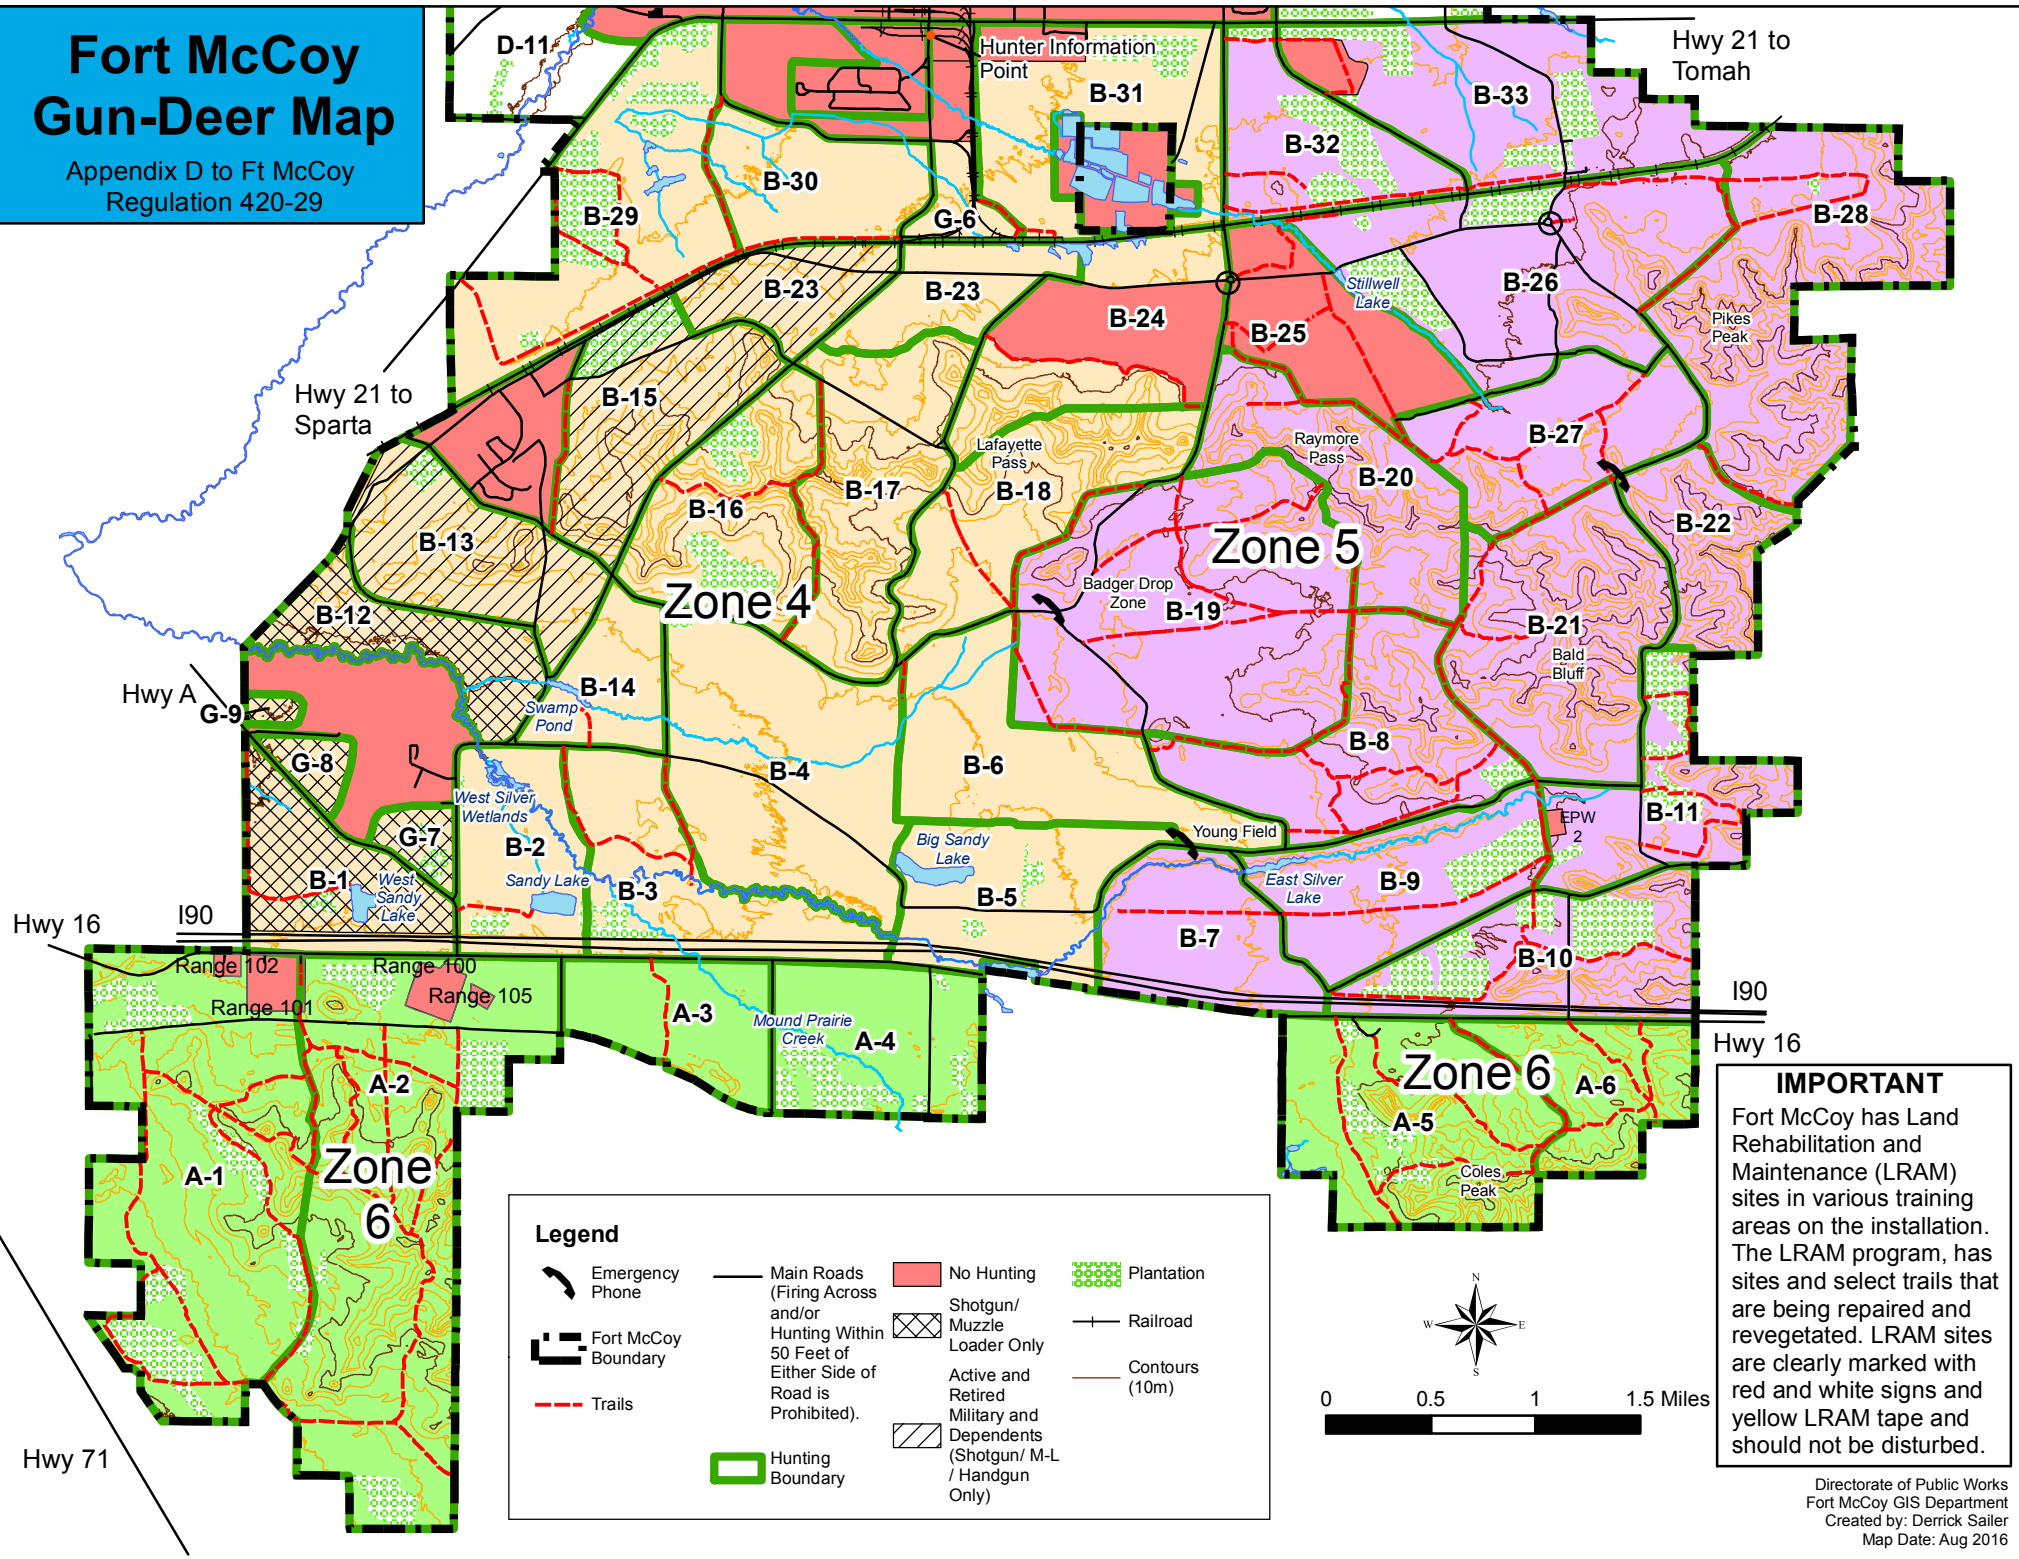

# Fort McCoy Gun-Deer Map

Appendix D to Ft McCoy Regulation 420-29

**IMPORTANT**  
 Fort McCoy has Land Rehabilitation and Maintenance (LRAM) sites in various training areas on the installation. The LRAM program, has sites and select trails that are being repaired and revegetated. LRAM sites are clearly marked with red and white signs and yellow LRAM tape and should not be disturbed.

**Legend**

- Emergency Phone
- Fort McCoy Boundary
- Trails
- Main Roads (Firing Across and/or Hunting Within 50 Feet of Either Side of Road is Prohibited).
- Railroad
- Hunting Boundary
- No Hunting
- Shotgun/Muzzle Loader Only
- Active and Retired Military and Dependents (Shotgun/ M-L / Handgun Only)
- Plantation
- Contours (10m)
- Intermediate Contour

# Fort McCoy Gun-Deer Map

Appendix D to Ft McCoy Regulation 420-29

**Legend**

Emergency Phone  
 Fort McCoy Boundary  
 Trails  
 Main Roads (Firing Across and/or Hunting Within 50 Feet of Either Side of Road is Prohibited).  
 Hunting Boundary  
 No Hunting  
 Shotgun/Muzzle Loader Only  
 Active and Retired Military and Dependents (Shotgun/M-L/Handgun Only)  
 Plantation  
 Railroad  
 Contours (10m)

**IMPORTANT**  
 Fort McCoy has Land Rehabilitation and Maintenance (LRAM) sites in various training areas on the installation. The LRAM program, has sites and select trails that are being repaired and revegetated. LRAM sites are clearly marked with red and white signs and yellow LRAM tape and should not be disturbed.