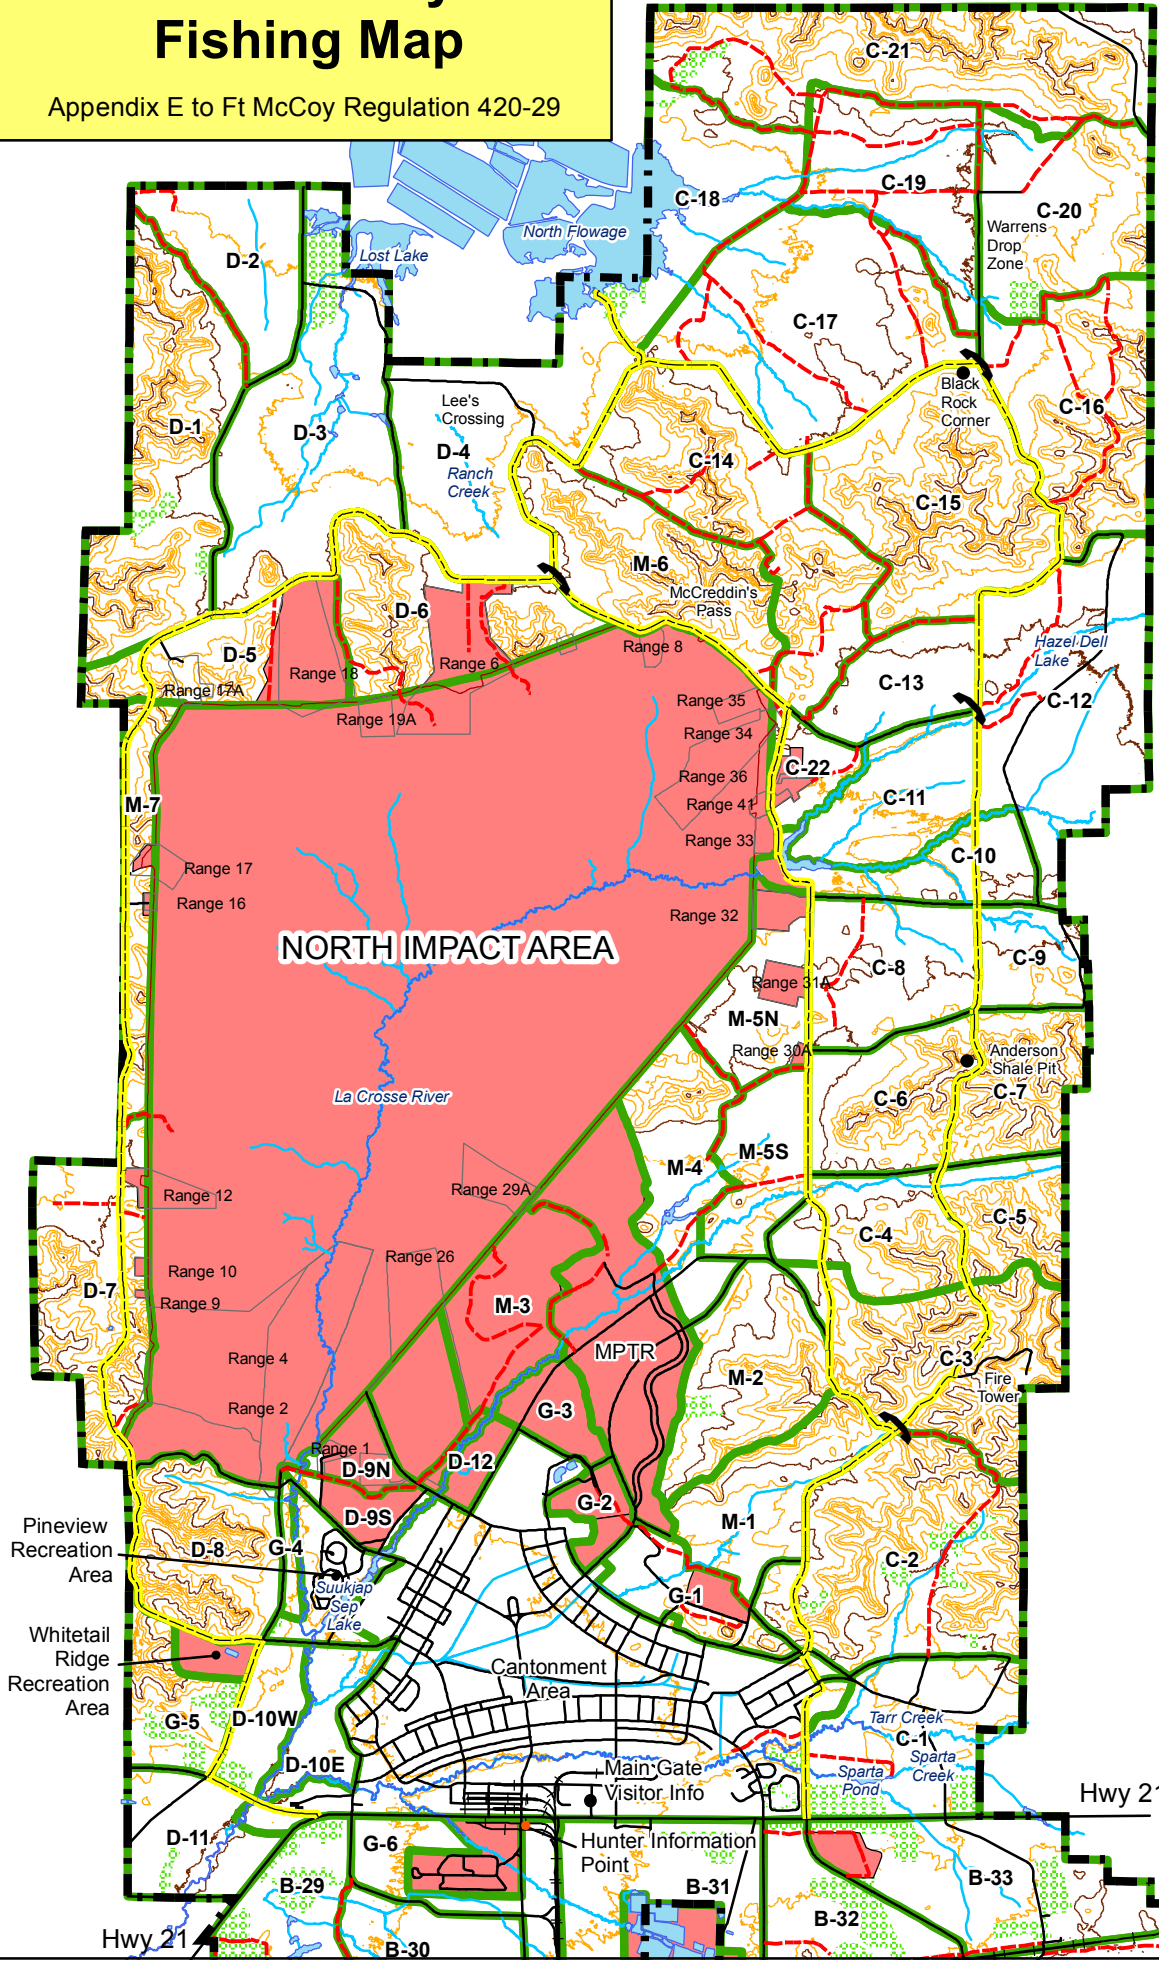

# Fort McCoy Fishing Map

Appendix E to Ft McCoy Regulation 420-29

**IMPORTANT**  
 Fort McCoy has Land Rehabilitation and Maintenance (LRAM) sites in various training areas on the installation. The LRAM program, has sites and select trails that are being repaired and revegetated. LRAM sites are clearly marked with red and white signs and yellow LRAM tape and should not be disturbed.

**Note**  
 Fishing is not allowed on lakes and impoundments when military training is being conducted

**Legend**

- Emergency Phone
- North Flowage Routes
- Fort McCoy Boundary
- Trails
- Main Roads (Firing Across and/or Hunting Within 50 Feet of Either Side of Road is Prohibited).
- Railroad
- Training Area Boundary
- No Fishing
- Plantation
- Contours (10m)