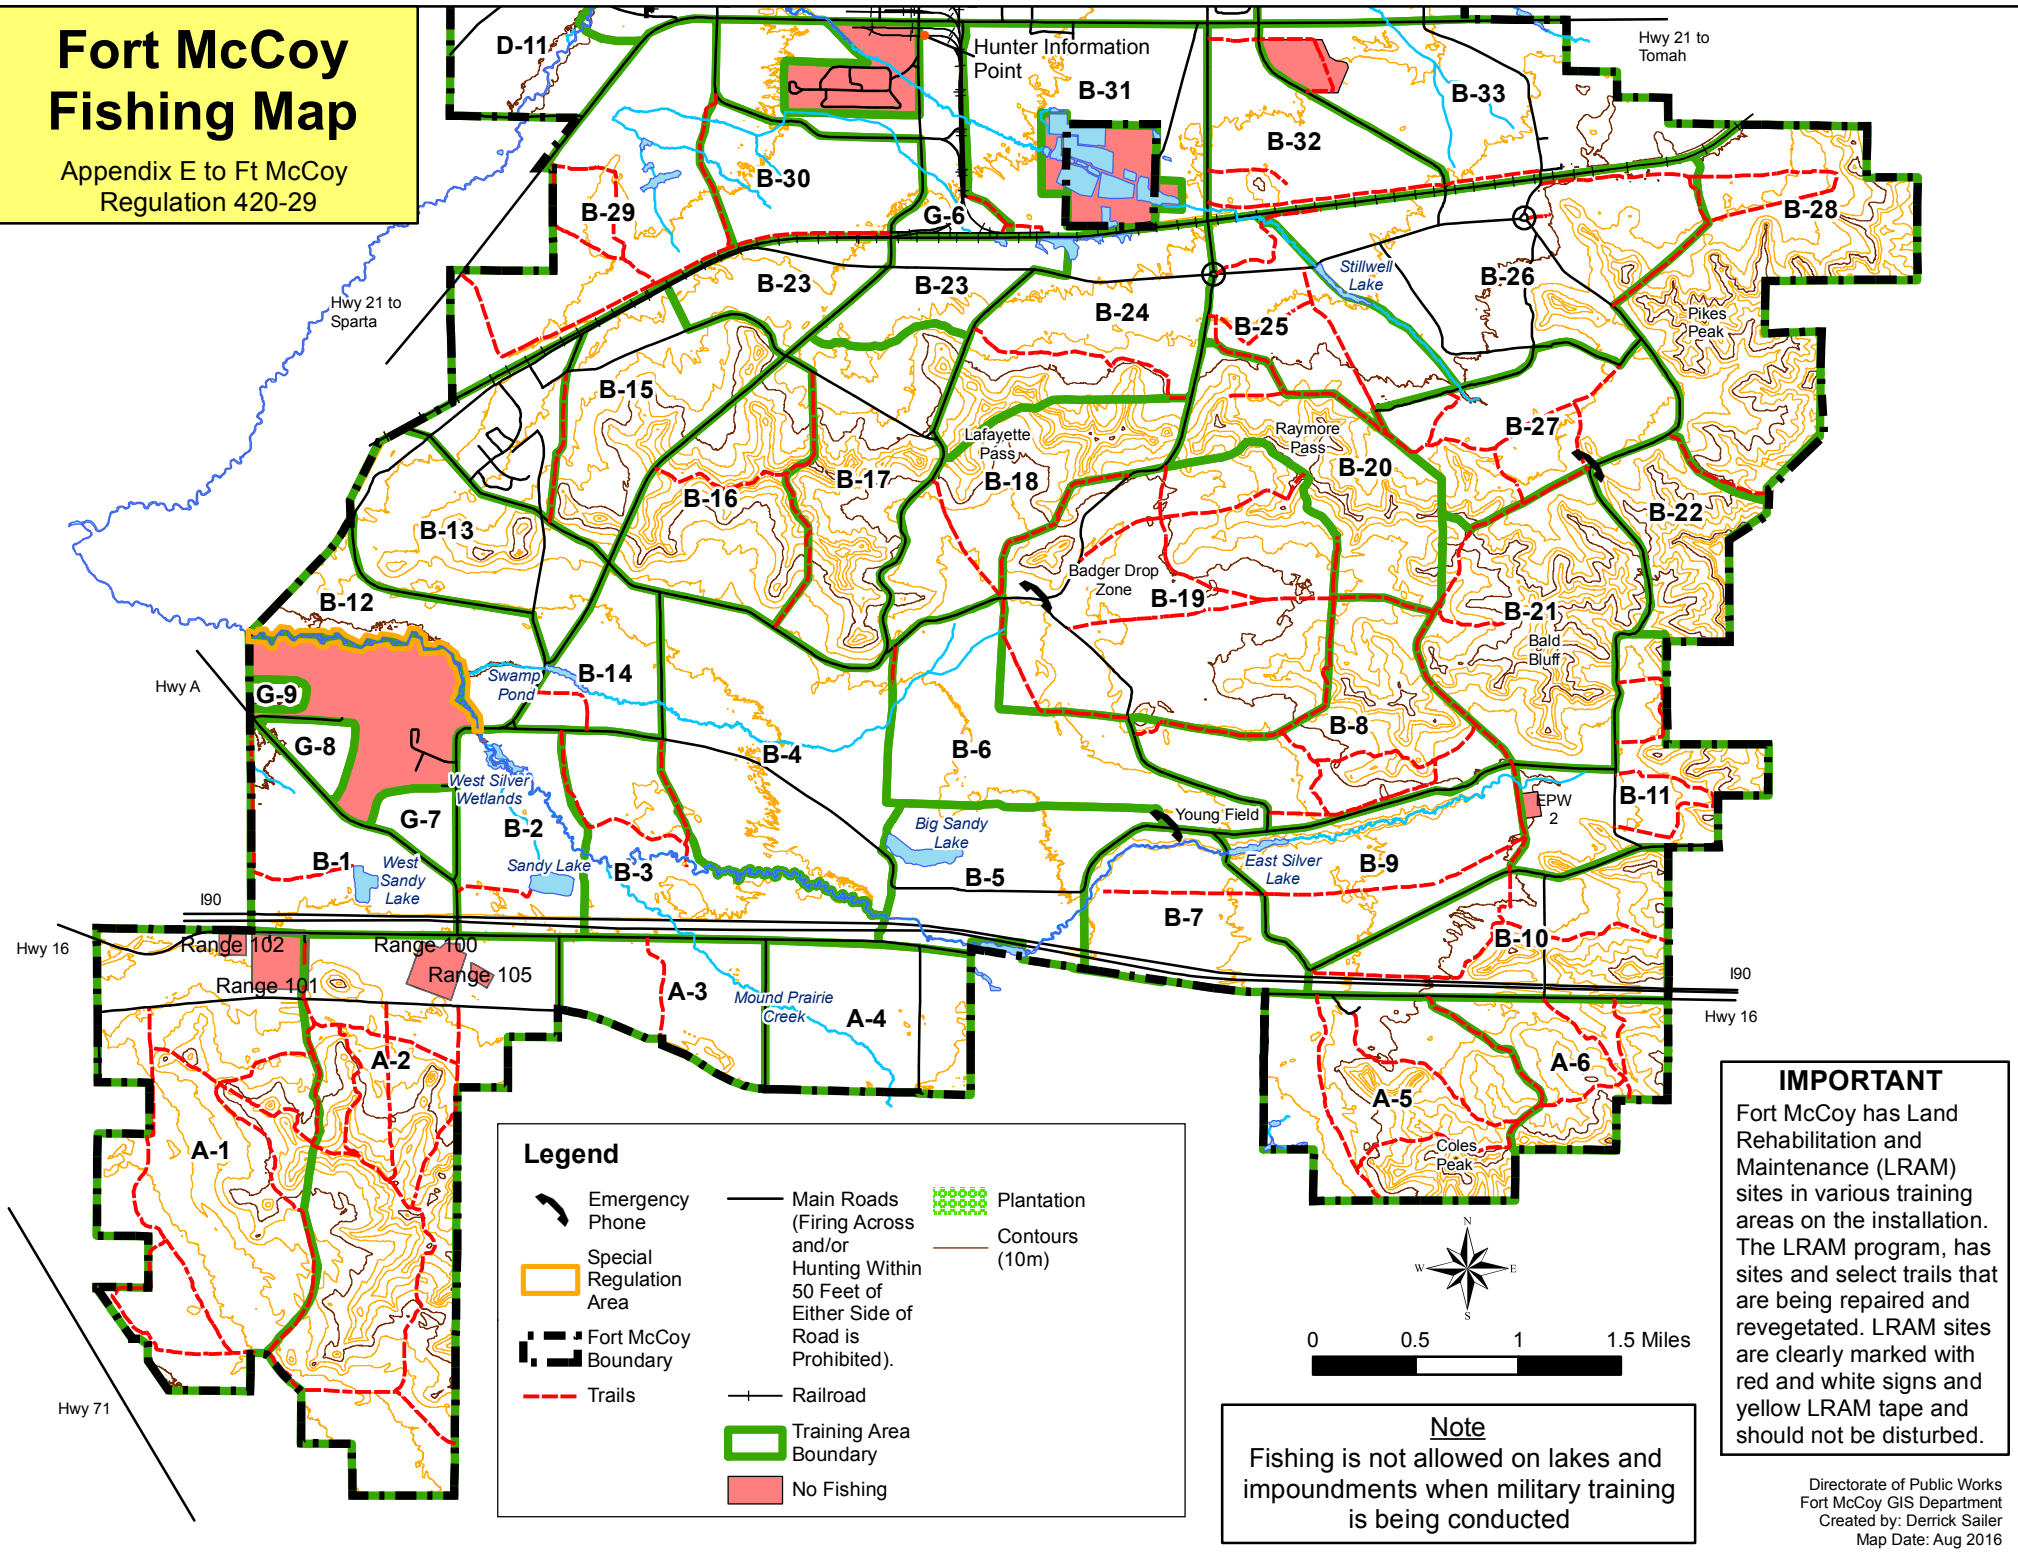

# Fort McCoy Fishing Map

Appendix E to Ft McCoy Regulation 420-29

**IMPORTANT**  
 Fort McCoy has Land Rehabilitation and Maintenance (LRAM) sites in various training areas on the installation. The LRAM program, has sites and select trails that are being repaired and revegetated. LRAM sites are clearly marked with red and white signs and yellow LRAM tape and should not be disturbed.

**Note**  
 Fishing is not allowed on lakes and impoundments when military training is being conducted

**Legend**

- Emergency Phone
- North Flowage Routes
- Fort McCoy Boundary
- Trails
- Main Roads (Firing Across and/or Hunting Within 50 Feet of Either Side of Road is Prohibited).
- Railroad
- Training Area Boundary
- No Fishing
- Plantation
- Contours (10m)