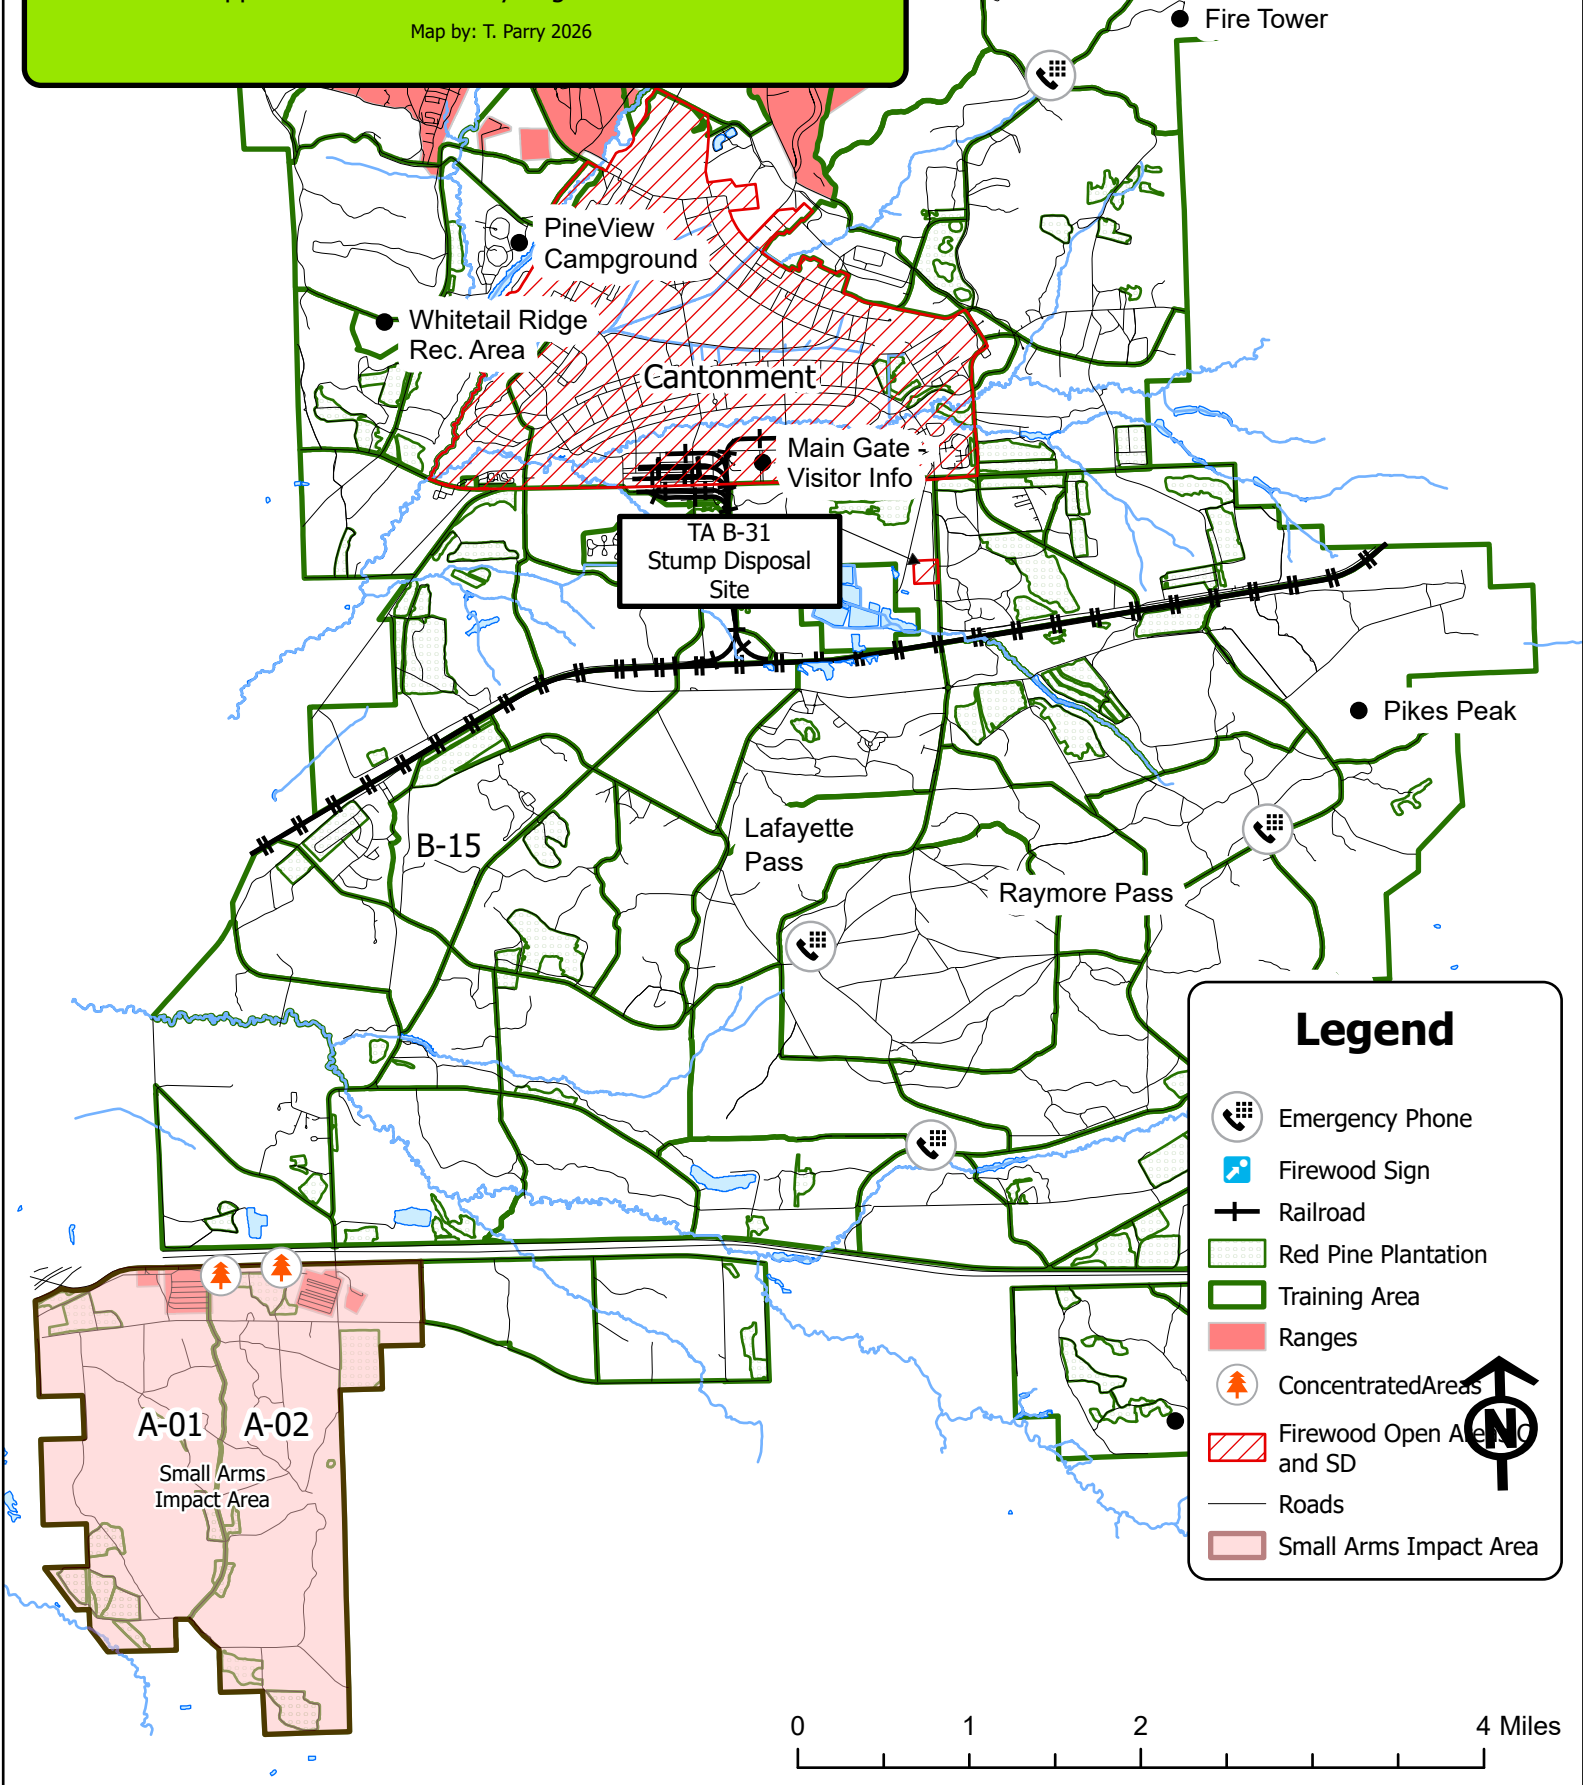

Firewood Collection Overview Map

Appendix A to Fort McCoy Regulation 200-4

Map by: T. Parry 2026

Legend

- Emergency Phone
- Firewood Sign
- Railroad
- Red Pine Plantation
- Training Area
- Ranges
- Concentrated Areas
- Firewood Open Areas and SD
- Roads
- Small Arms Impact Area